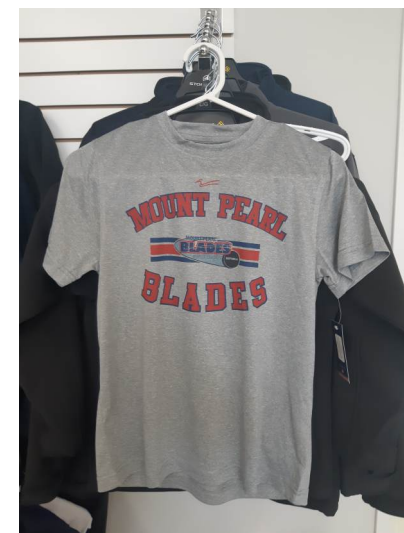

T-Shirts - $20

Adult	Youth
Small: 1	Small: 4
X-Large: 1	Medium: 2
	Large: 5